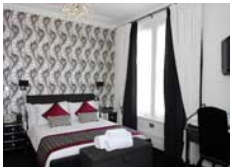

Address: Clarence Road, Southsea, Portsmouth, Hampshire, PO5 2LQ, England, UK

Location: From the M275, bear right onto the A3, then onto the A288, signposted Seafront. After 1.5 miles, turn left onto Florence Road, then left onto Clarence Road.

Contact: Call: 0845 012 1800 (UK only) Phone: +44(0)23 92 876348 Fax: +44(0)23 92 296346

Exciting new boutique hotel close to Portsmouth's historic maritime centre

Room rates:

2 Deluxe Rooms: 85 - 125

5 Executive Rooms: 95 - 145

1 Superior: 150 - 195

All prices in: GB Pounds full breakfast and VAT

The Fish House

<http://www.bestloved.com/hotels/hotel-the-fish-house-in-chichester-west-sussex-the-south-england-uk.php>