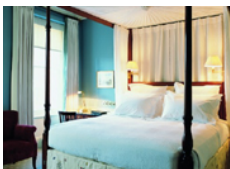

Just 20 minutes from Heathrow - and earning top marks for value

Room rates:

4 Singles: 65 - 95

26 Doubles/Twins: 95 - 150

6 Suites: 120 - 160

3 Family Rooms: 105 - 155

All prices in: GB Pounds Includes full breakfast and VAT

The Royal Park Hotel

<http://www.bestloved.com/hotels/hotel-the-royal-park-hotel-in-london-england-uk.php>

Address: 3 Westbourne Terrace, Lancaster Gate, Hyde Park, London, W2 3UL , England, UK

Location: A few steps from Lancaster Gate Underground station and a brief walk up Westbourne Terrace from Hyde Park.

18 Executive Doubles/Twins: 180 - 225

13 Four-posters/Suites: 200 - 330

All prices in: GB Pounds Includes welcome drink, afternoon tea, champagne and canapes, breakfast and VAT