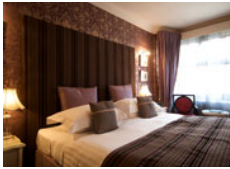

Wales Townhouse Hotels

Wales Townhouse Hotels are a perfect escape when you're in town or city, with all the comforts of Best Loved hotels with that little added difference! Make your stay in the city even better with these town house hotels, offering townhouse charm with all the comforts you'd expect from a Best Loved hotel - fine dining, excellent service, concierge services, fluffy towels, in room entertainment and a sense of luxury throughout. In all, Best Loved Wales Townhouse Hotels are your home from home!

Townhouse Hotels in Wales, UK (3 RESULTS)

Castle Hotel

<http://www.bestloved.com/hotels/hotel-castle-hotel-in-conwy-conwy-wales-uk.php>

Address: High Street, Conwy, Conwy, LL32 8DB, Wales, UK

Location: Exit the A55 eastbound at J17 or J18 westbound for Conwy, using the castle as a landmark. In Conwy's one-way system, pass through the town walls; High Street is the main road on the right, adjacent to the quay.

Contact: Call: 0845 012 1592 (UK only) Phone: +44(0)1492 582 800 Fax: +44(0)1492 582 300

A palace in its own right in the shadow of Conwy Castle

Room rates:

5 Singles: 77 - 92

16 Doubles/Twins: 110 - 165

3 Family Rooms: 130 - 185

3 Deluxe Rooms: 140 - 185

1 Suite: 220 - 265

All prices in: GB Pounds Includes full breakfast and VAT

The Empire Hotel

<http://www.bestloved.com/hotels/hotel-the-empire-hotel-in-llandudno-conwy-wales-uk.php>