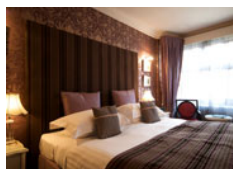

Snowdonia Townhouse Hotels

Snowdonia Townhouse Hotels are a perfect escape when you're in town or city, with all the comforts of Best Loved hotels with that little added difference! Make your stay in the city even better with these townhouse hotels, offering townhouse charm with all the comforts you'd expect from a Best Loved hotel - fine dining, excellent service, concierge services, fluffy towels, in room entertainment and a sense of luxury throughout. In all, Best Loved Snowdonia Townhouse Hotels are your home from home!

Townhouse Hotels in Snowdonia (3 RESULTS)

Castle Hotel

<http://www.bestloved.com/hotels/hotel-castle-hotel-in-conwy-conwy-wales-uk.php>

Address: High Street, Conwy, Conwy, LL32 8DB, Wales, UK

Location: Exit the A55 eastbound at J17 or J18 westbound for Conwy, using the castle as a landmark. In Conwy's one-way system, pass through the town walls; High Street is the main road on the right, adjacent to the quay.

Contact: Call: 0845 012 1592 (UK only) Phone: +44(0)1492 582 800 Fax: +44(0)1492 582 300

A palace in its own right in the shadow of Conwy Castle

Room rates:

5 Singles: 77 - 92

16 Doubles/Twins: 110 - 165

3 Family Rooms: 130 - 185

3 Deluxe Rooms: 140 - 185

1 Suite: 220 - 265

All prices in: GB Pounds Includes full breakfast and VAT

The Empire Hotel

<http://www.bestloved.com/hotels/hotel-the-empire-hotel-in-llandudno-conwy-wales-uk.php>