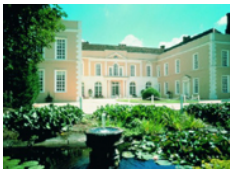

Sandringham Stately Home Hotels

Stately Home Hotels are the ultimate in luxury and historic charm; at Best Loved's Sandringham Stately Home Hotels, you will find historic architecture and antique furnishings combined with modern comforts, technology and excellent standards of service. Feel like lord and lady of the manor at one of Best Loved's Sandringham Stately Home Hotels, whether you're enjoying delicious dining, riding on the grounds, shooting, fishing or simply a walk around the gardens.

Stately Home Hotels in Sandringham (1 RESULT)

Hintlesham Hall

<http://www.bestloved.com/hotels/hotel-hintlesham-hall-in-ipswich-suffolk-the-south-england-uk.php>

Address: Hintlesham, Ipswich, Suffolk, IP8 3NS, England, UK

Location: Take the A12 toward Ipswich town centre; at the A12/A14 interchange roundabout, turn left for the A1071 (Hadleigh). Follow road three miles into Hintlesham; the entrance to the hotel is past the church on the right.

Contact: Call: 0845 012 1587 (UK only) Phone: +44(0)1473 652334 Fax: +44(0)1473 652463

A great house with an international reputation for excellence

Room rates:

Single Occupancy: 120 - 195

27 Doubles/Twins: 150 - 275

2 Four-posters: 240 - 275

4 Suites: 295 - 450

All prices in: GB Pounds Includes full breakfast and VAT