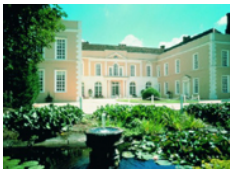

Norfolk Broads Stately Home Hotels

Stately Home Hotels are the ultimate in luxury and historic charm; at Best Loved's Norfolk Broads Stately Home Hotels, you will find historic architecture and antique furnishings combined with modern comforts, technology and excellent standards of service. Feel like lord and lady of the manor at one of Best Loved's Norfolk Broads Stately Home Hotels, whether you're enjoying delicious dining, riding on the grounds, shooting, fishing or simply a walk around the gardens.

Stately Home Hotels in Norfolk Broads (1 RESULT)

Hintlesham Hall

<http://www.bestloved.com/hotels/hotel-hintlesham-hall-in-ipswich-suffolk-the-south-england-uk.php>

Address: Hintlesham, Ipswich, Suffolk, IP8 3NS, England, UK

Location: Take the A12 toward Ipswich town centre; at the A12/A14 interchange roundabout, turn left for the A1071 (Hadleigh). Follow road three miles into Hintlesham; the entrance to the hotel is past the church on the right.

Contact: Call: 0845 012 1587 (UK only) Phone: +44(0)1473 652334 Fax: +44(0)1473 652463

A great house with an international reputation for excellence

Room rates:

Single Occupancy: 120 - 195

27 Doubles/Twins: 150 - 275

2 Four-posters: 240 - 275

4 Suites: 295 - 450

All prices in: GB Pounds Includes full breakfast and VAT