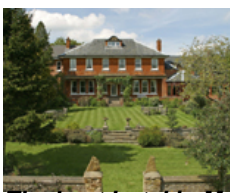

Address: Asfordby Road, Melton Mowbray, Leicestershire, LE13 0HP, England, UK

Location: On M1 Northbound, leave at J21a, follow A46 (Newark), ignore A607 to Melton, turn off at Six Hills on A6006 for Melton.

Contact: Call: 0845 012 1643 (UK only) Phone: +44(0)1664 563563 Fax: +44(0)1664 410364

The best hotel in Melton Mowbray, home of the famous pork pie

Room rates:

9 Singles: 68 - 89

6 Standard Doubles/Twins: 82

12 Superior Doubles/Twins: 92 - 107

3 Four Posters: 115

All prices in: GB Pounds Includes full breakfast and VAT