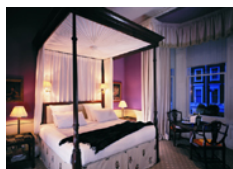

Kensington Romantic Hotels

What makes a romantic hotel? Many Best Loved Hotels are romantic for different reasons depending on your outlook. You may have fallen in love with that cosy retreat with the plush sofas and long melodramatic views of the gorse covered highlands. The city boutique hotel may be more your idea of romance with its elegant rooms, discreet service and lavish spa facilities. Whatever your requirements, you can be sure that you will find a Best Loved Kensington Hotel to match.

Romantic Hotels in Kensington (4 RESULTS)

The Cranley on Bina Gardens

<http://www.bestloved.com/hotels/hotel-the--cranley-on-bina-gardens-in-london-england-uk.php>

Address: 10-12 Bina Gardens, South Kensington, London, SW5 0LA, England, UK

Location: Four minutes' walk south of Gloucester Road Underground station, just north of Old Brompton Road.

Contact: Call: 0845 012 1729 (UK only) Phone: +44(0)20 7373 0123 Fax: +44(0)20 7373 9497

Your relaxed, luxurious home in Royal Kensington and Chelsea

Room rates:

4 Singles: 160 - 205

26 Doubles/Twins: 180 - 235

8 Four-posters/Superior: 190 - 320

1 Penthouse: 275 - 360

All prices in: GB Pounds Includes afternoon tea, champagne, service and VAT