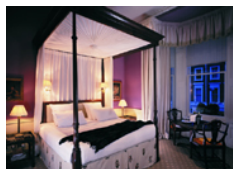

Kensington Red Rosette Club - Red Hotels

The Red Rosette Club is our way of saying thank you to our loyal guests. At Red hotels all Red Rosette Club members can take advantage of a wide range of complimentary benefits ranging from a round of golf, champagne afternoon tea, a bottle of wine with dinner, a spa experience... and so much more. See individual hotel pages for details of complimentary member benefits. If you haven't already joined, don't delay, join the Red Rosette Club today and enjoy the experience! If you are looking for an alternative birthday or Christmas present... this is the perfect gift! To download a pdf with details of the Red Rosette Club terms and conditions of this offer, click here. You will need to have Adobe Acrobat installed first. Download it here.

Red Rosette Club - Red Hotels in Kensington (1 RESULT)

The Cranley on Bina Gardens

<http://www.bestloved.com/hotels/hotel-the-cranley-on-bina-gardens-in-london-england-uk.php>

Address: 10-12 Bina Gardens, South Kensington, London, SW5 0LA, England, UK

Location: Four minutes' walk south of Gloucester Road Underground station, just north of Old Brompton Road.

Contact: Call: 0845 012 1729 (UK only) Phone: +44(0)20 7373 0123 Fax: +44(0)20 7373 9497

Your relaxed, luxurious home in Royal Kensington and Chelsea

Room rates:

4 Singles: 160 - 205

26 Doubles/Twins: 180 - 235

8 Four-posters/Superior: 190 - 320

1 Penthouse: 275 - 360

All prices in: GB Pounds Includes afternoon tea, champagne, service and VAT