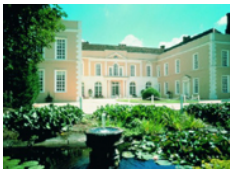

Suffolk Hotels with Heli Pads

Suffolk Hotels with Heli Pads are the ultimate in convenience for your hotel stay: simply fly in directly from your starting point and you're ready for a luxurious escape, thanks to your helicopter! Hotels with heli-pads offer easy access, beautiful scenic settings and all the five star amenities that make Best Loved hotels so grand. Why not make your next holiday or business excursion convenient and luxurious - visit one of our Suffolk Hotels with Heli Pads.

Hotels with Heli Pads in Suffolk, The South, England, UK (1 RESULT)

Hintlesham Hall

<http://www.bestloved.com/hotels/hotel-hintlesham-hall-in-ipswich-suffolk-the-south-england-uk.php>

Address: Hintlesham, Ipswich, Suffolk, IP8 3NS, England, UK

Location: Take the A12 toward Ipswich town centre; at the A12/A14 interchange roundabout, turn left for the A1071 (Hadleigh). Follow road three miles into Hintlesham; the entrance to the hotel is past the church on the right.

Contact: Call: 0845 012 1587 (UK only) Phone: +44(0)1473 652334 Fax: +44(0)1473 652463

A great house with an international reputation for excellence

Room rates:

Single Occupancy: 120 - 195

27 Doubles/Twins: 150 - 275

2 Four-posters: 240 - 275

4 Suites: 295 - 450

All prices in: GB Pounds Includes full breakfast and VAT