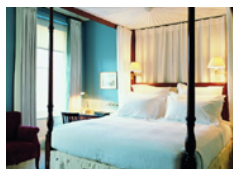

Paddington Hotels with Four Poster Beds

Every single one of these hotels offers rooms with four-poster beds. The four-poster bed was originally designed to keep the draught off its slumbering inhabitants and the insects and dirt off their heads. Since medieval times are long past, we no longer have to worry about things falling on our heads as we tend to plaster our ceilings. All the same, the four-poster bed has remained popular. Test out the bed-sheets at each of these fabulous Paddington Hotels with Four Poster Beds and marvel at the many weird wonderful and downright comfortable four-poster beds within them.

Hotels with Four Poster Beds in Paddington (1 RESULT)

The Royal Park Hotel

<http://www.bestloved.com/hotels/hotel-the-royal-park-hotel-in-london-england-uk.php>

Address: 3 Westbourne Terrace, Lancaster Gate, Hyde Park, London, W2 3UL , England, UK

This stunning boutique townhouse hotel offers a splendid City stay

Room rates:

2 Singles: 150 - 190

15 Doubles: 170 - 215

18 Executive Doubles/Twins: 180 - 225

13 Four-posters/Suites: 200 - 330

All prices in: GB Pounds Includes welcome drink, afternoon tea, champagne and canapes, breakfast and VAT