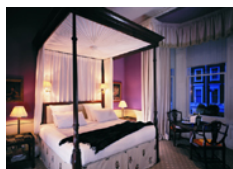

London Hotels with Four Poster Beds

Every single one of these hotels offers rooms with four-poster beds. The four-poster bed was originally designed to keep the draught off its slumbering inhabitants and the insects and dirt off their heads. Since medieval times are long past, we no longer have to worry about things falling on our heads as we tend to plaster our ceilings. All the same, the four-poster bed has remained popular. Test out the bed-sheets at each of these fabulous hotels and marvel at the many weird wonderful and downright comfortable four-poster beds within them.

Hotels with Four Poster Beds in London, England, UK (5 RESULTS)

The Cranley on Bina Gardens

<http://www.bestloved.com/hotels/hotel-the-cranley-on-bina-gardens-in-london-england-uk.php>

Address: 10-12 Bina Gardens, South Kensington, London, SW5 0LA, England, UK

Room rates:

4 Singles: 160 - 205

26 Doubles/Twins: 180 - 235

8 Four-posters/Superior: 190 - 320

1 Penthouse: 275 - 360

All prices in: GB Pounds Includes afternoon tea, champagne, service and VAT

The Langham, London

This stunning boutique townhouse hotel offers a splendid City stay

Room rates:

2 Singles: 150 - 190

15 Doubles: 170 - 215

18 Executive Doubles/Twins: 180 - 225

13 Four-posters/Suites: 200 - 330

All prices in: GB Pounds Includes welcome drink, afternoon tea, champagne and canapes, breakfast and VAT