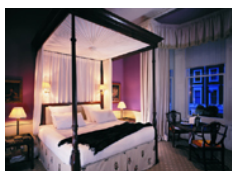

Address: 10-12 Bina Gardens, South Kensington, London, SW5 0LA, England, UK

Location: Four minutes' walk south of Gloucester Road Underground station, just north of Old Brompton Road.

Contact: Call: 0845 012 1729 (UK only) Phone: +44(0)20 7373 0123 Fax: +44(0)20 7373 9497

Your relaxed, luxurious home in Royal Kensington and Chelsea

Room rates:

4 Singles: 160 - 205

26 Doubles/Twins: 180 - 235

8 Four-posters/Superior: 190 - 320

1 Penthouse: 275 - 360

All prices in: GB Pounds Includes afternoon tea, champagne, service and VAT