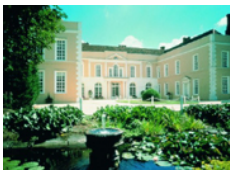

Suffolk Fishing Hotels

Whether you're a weekend fly fishing enthusiast or a full-fledged fisherman, our Fishing Hotels offer something for everyone - including a waterside view! Fishing fans will find something to delight at all of these fishing hotels, where luxury and service are met with outdoor pursuits and - we hope - a perfect day's catch.

Fishing Hotels in Suffolk, The South, England, UK (1 RESULT)

Hintlesham Hall

<http://www.bestloved.com/hotels/hotel-hintlesham-hall-in-ipswich-suffolk-the-south-england-uk.php>

Address: Hintlesham, Ipswich, Suffolk, IP8 3NS, England, UK

Location: Take the A12 toward Ipswich town centre; at the A12/A14 interchange roundabout, turn left for the A1071 (Hadleigh). Follow road three miles into Hintlesham; the entrance to the hotel is past the church on the right.

Contact: Call: 0845 012 1587 (UK only) Phone: +44(0)1473 652334 Fax: +44(0)1473 652463

A great house with an international reputation for excellence

Room rates:

Single Occupancy: 120 - 195

27 Doubles/Twins: 150 - 275

2 Four-posters: 240 - 275

4 Suites: 295 - 450

All prices in: GB Pounds Includes full breakfast and VAT