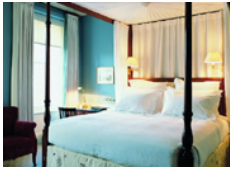

The Royal Park Hotel

<http://www.bestloved.com/hotels/hotel-the-royal-park-hotel-in-london-england-uk.php>

Address: 3 Westbourne Terrace, Lancaster Gate, Hyde Park, London, W2 3UL , England, UK

Location: A few steps from Lancaster Gate Underground station and a brief walk up Westbourne Terrace from Hyde Park.

Contact: Call: 0845 012 1731 (UK only) Phone: +44(0)20 7479 6600 Fax: +44(0)20 7479 6601

This stunning boutique townhouse hotel offers a splendid City stay

Room rates:

2 Singles: 150 - 190

15 Doubles: 170 - 215

18 Executive Doubles/Twins: 180 - 225

13 Four-posters/Suites: 200 - 330

All prices in: GB Pounds Includes welcome drink, afternoon tea, champagne and canapes, breakfast and VAT