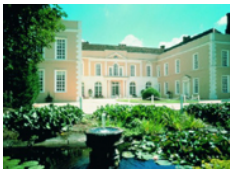

Suffolk Country House Hotels

Suffolk Country House Hotels are the ultimate in charm, comfort and luxury. Your stay in a Country House Hotel is guaranteed to be memorable, from fine dining and magnificent countryside views at these hotels to on site spas, health and beauty and riding, shooting, walking, fishing and other outdoor pursuits. If you're looking for somewhere really special, Best Loved Hotels has a beautiful range of Suffolk Country House Hotels for you to choose from.

Country House Hotels in Suffolk, The South, England, UK (2 RESULTS)

Hintlesham Hall

<http://www.bestloved.com/hotels/hotel-hintlesham-hall-in-ipswich-suffolk-the-south-england-uk.php>

Address: Hintlesham, Ipswich, Suffolk, IP8 3NS, England, UK

Location: Take the A12 toward Ipswich town centre; at the A12/A14 interchange roundabout, turn left for the A1071 (Hadleigh). Follow road three miles into Hintlesham; the entrance to the hotel is past the church on the right.

Contact: Call: 0845 012 1587 (UK only) Phone: +44(0)1473 652334 Fax: +44(0)1473 652463

A great house with an international reputation for excellence

Room rates:

Single Occupancy: 120 - 195

27 Doubles/Twins: 150 - 275

2 Four-posters: 240 - 275

4 Suites: 295 - 450

All prices in: GB Pounds Includes full breakfast and VAT

The Swan Hotel

<http://www.bestloved.com/hotels/hotel-the-swan-hotel-in-lavenham-suffolk-the-south-england-uk.php>