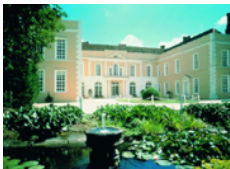

URL:

<http://www.bestloved.com/accommodation/country-house-hotels-in-ipswich-suffolk-the-south-england-uk.php>

Ipswich Country House Hotels

Ipswich Country House Hotels are the ultimate in charm, comfort and luxury. Your stay in a Country House Hotel is guaranteed to be memorable, from fine dining and magnificent countryside views at these hotels to on site spas, health and beauty and riding, shooting, walking, fishing and other outdoor pursuits. If you're looking for somewhere really special, Best Loved Hotels has a beautiful range of Ipswich Country House Hotels for you to choose from.

Country House Hotels in Ipswich, Suffolk, The South, England, UK (1 RESULT)

Hintlesham Hall

<http://www.bestloved.com/hotels/hotel-hintlesham-hall-in-ipswich-suffolk-the-south-england-uk.php>

Address: Hintlesham, Ipswich, Suffolk, IP8 3NS, England, UK

Location: Take the A12 toward Ipswich town centre; at the A12/A14 interchange roundabout, turn left for the A1071 (Hadleigh). Follow road three miles into Hintlesham; the entrance to the hotel is past the church on the right.

Contact: Call: 0845 012 1587 (UK only) Phone: +44(0)1473 652334 Fax: +44(0)1473 652463

A great house with an international reputation for excellence

Room rates:

Single Occupancy: 120 - 195

27 Doubles/Twins: 150 - 275

2 Four-posters: 240 - 275

4 Suites: 295 - 450

All prices in: GB Pounds Includes full breakfast and VAT