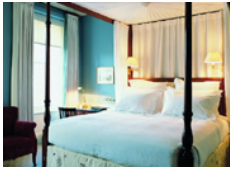

The Royal Park Hotel

<http://www.bestloved.com/hotels/hotel-the--royal-park-hotel-in-london-england-uk.php>

Address: 3 Westbourne Terrace, Lancaster Gate, Hyde Park, London, W2 3UL , England, UK

Location: A few steps from Lancaster Gate Underground station and a brief walk up Westbourne Terrace from Hyde Park.

Contact: Call: 0845 012 1731 (UK only) Phone: +44(0)20 7479 6600 Fax: +44(0)20 7479 6601

This stunning boutique townhouse hotel offers a splendid City stay

Room rates:

2 Singles: 150 - 190

15 Doubles: 170 - 215

18 Executive Doubles/Twins: 180 - 225

13 Four-posters/Suites: 200 - 330

All prices in: GB Pounds Includes welcome drink, afternoon tea, champagne and canapes, breakfast and VAT